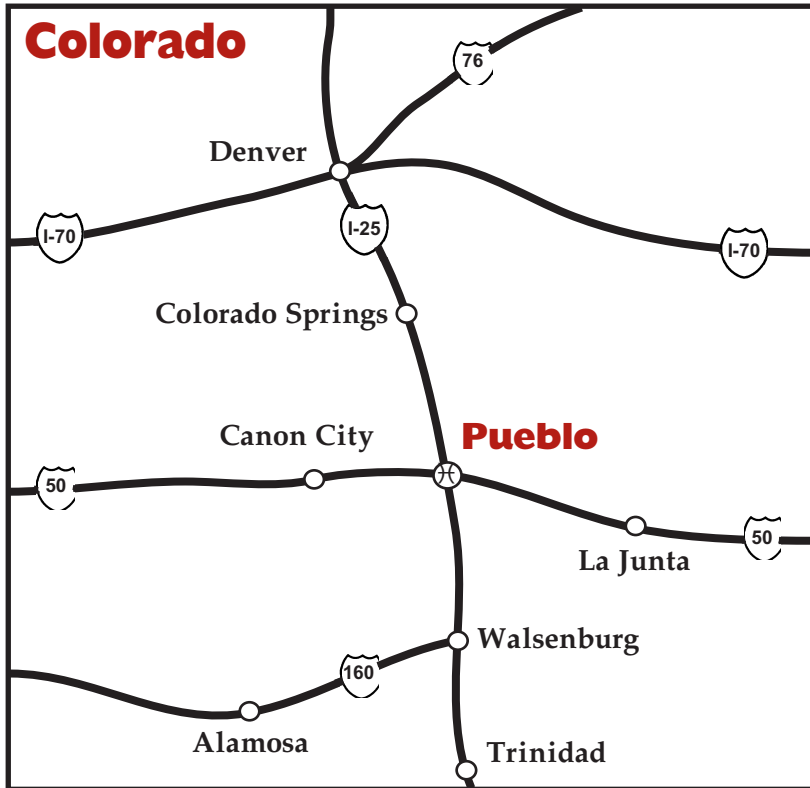

Pueblo

Community College

Directions To Get There

From the South

Take I-25 to Abriendo Avenue (Exit 97-B). Go north 1 mile to Lincoln Street. Turn left and go one-half mile to Orman Avenue. Turn right and go 1 block to the PCC campus.

From the North

Take I-25 to Abriendo Avenue (Exit 97-B). Go north 1 mile to Lincoln Street. Turn left and go one-half mile to Orman Avenue. Turn right and go 1 block to the PCC campus.

From the West

Take Highway 50 West to I-25. Turn right and go about 3 miles to Abriendo Avenue (Exit 97-B). Go north 1 mile to Lincoln Street. Turn left and go one-half mile to Orman Avenue. Turn right and go 1 block to the PCC campus.

From the East

Take Highway 50 Bypass to I-25. Take south-bound I-25 about 2 miles to Abriendo Avenue (Exit 97-B). Go north 1 mile to Lincoln Street. Turn left and go one-half mile to Orman Avenue. Turn right and go 1 block to the PCC campus.