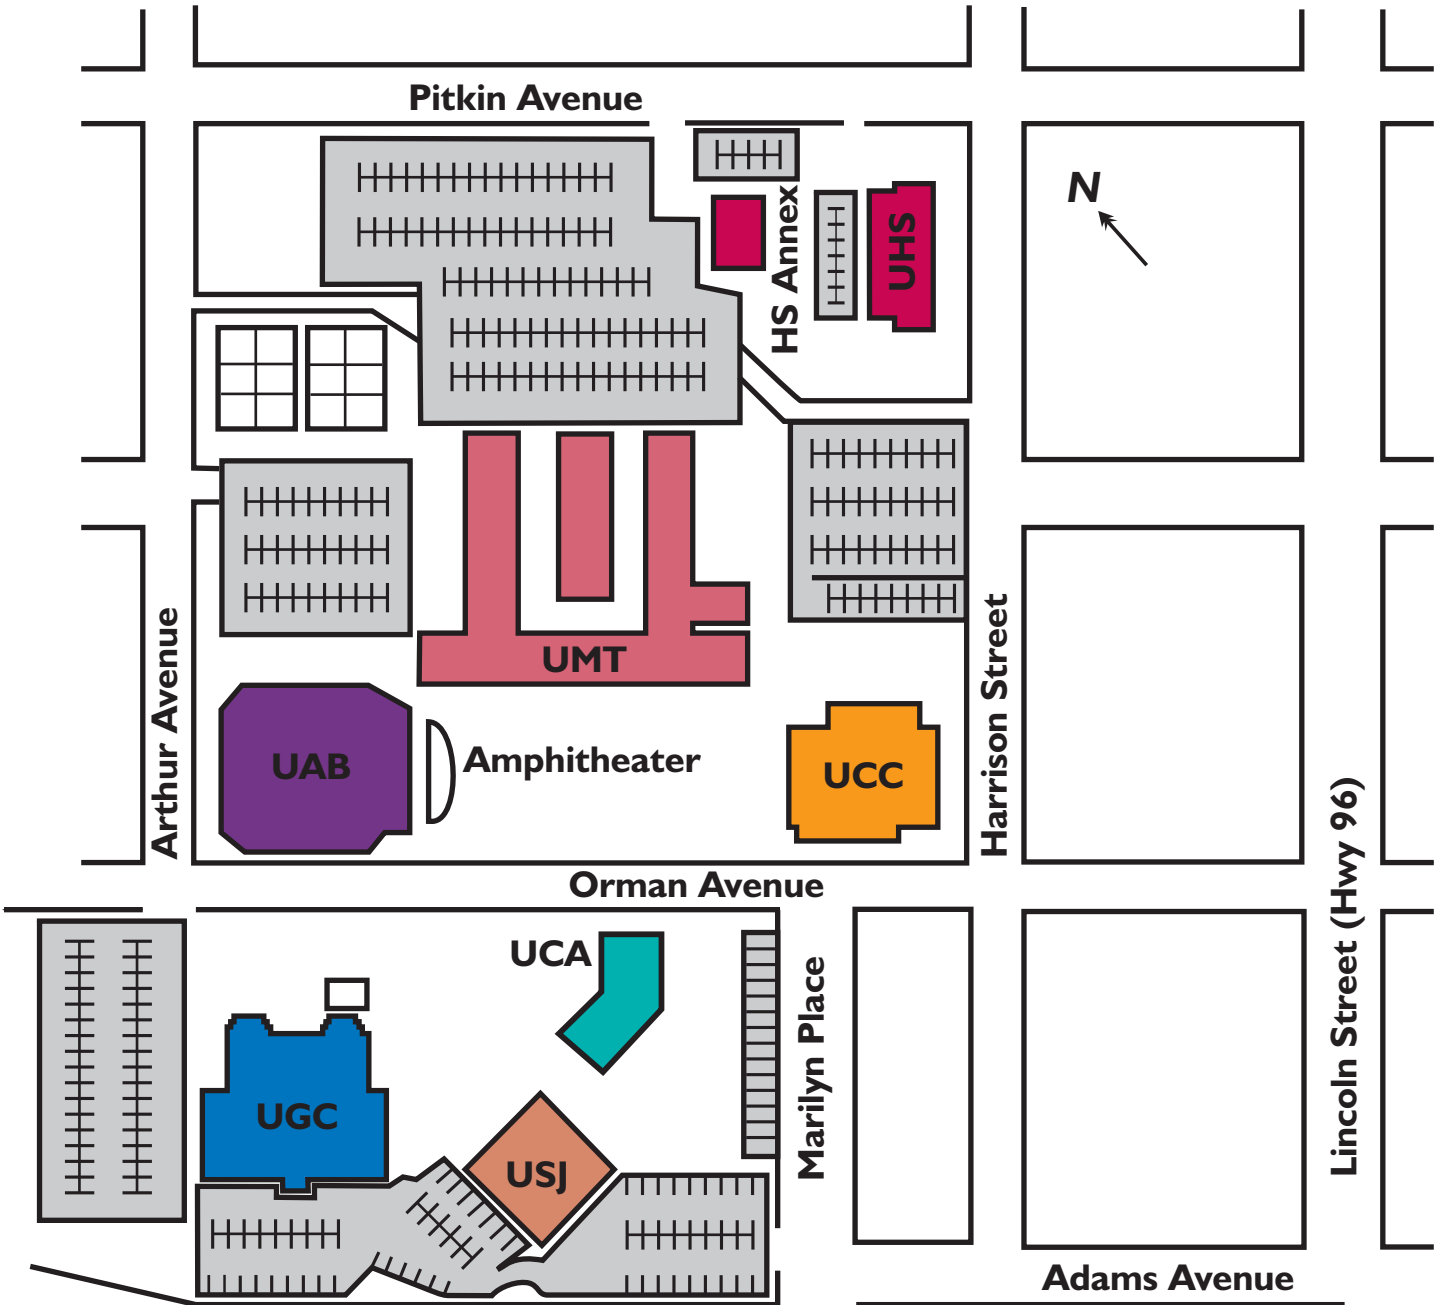

Pueblo

Community College

Directions To Get There

From the South

Take I-25 to Abriendo Avenue (Exit 97-B). Go north 1 mile to Lincoln Street. Turn left and go one-half mile to Orman Avenue. Turn right and go 1 block to the PCC campus.

From the North

Take I-25 to Abriendo Avenue (Exit 97-B). Go north 1 mile to Lincoln Street. Turn left and go one-half mile to Orman Avenue. Turn right and go 1 block to the PCC campus.

From the West

Take Highway 50 West to I-25. Turn right and go about 3 miles to Abriendo Avenue (Exit 97-B). Go north 1 mile to Lincoln Street. Turn left and go one-half mile to Orman Avenue. Turn right and go 1 block to the PCC campus.

From the East

Take Highway 50 Bypass to I-25. Take south-bound I-25 about 2 miles to Abriendo Avenue (Exit 97-B). Go north 1 mile to Lincoln Street. Turn left and go one-half mile to Orman Avenue. Turn right and go 1 block to the PCC campus.

Health Science (HS)
Health Science Annex (HSA)

Medical Arts & Technology Building (MT)

Dr. Mike Davis Academic Building (AB)

College Center (CC)

Gorsich Advanced Technology Center (GC)

San Juan/Physical Plant (SJ)